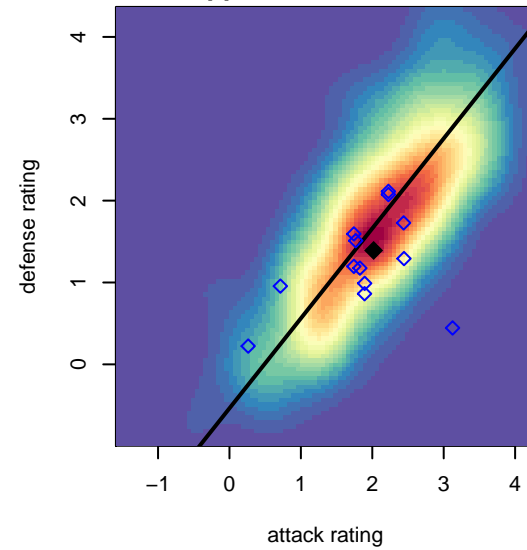

PVSC Benfica B00

, ID
 B00 total strength=1292
 attack=7.53 defense=4.02

alt names used:
 PVSC United Benfica
 PVSC UNITED BENFICA (ID)

Venues played:
 2015 Yellowstone Cup BU14 Silver
 2015 Canyon Rim Classic U15-16 B U16
 2015 PVSC Spring Classic BU15/16 U16
 2015 ID State Cup U15

PVSC Benfica B00
 Dots are actual minus expected GF (blue circles) and GA (red triangles).
 Blue line is smoothed change in attack strength. Red is smoothed change in defense strength.

**attack and defense variance (black dot)
relative to other teams
and top 10 in region**

**attack and defense rating
relative to others at age
and all opponents in last 13 months**

**attack and defense rating
relative to others at age
and all opponents in last 13 months**

Performance relative to 13 month average

Performance relative to 13 month average

Distribution of opponents
 Red = Lose zone, Blue = Win zone, Green = Even
 Black line separates win/lose zones

lot. A=Neither has attack advantage, B=Opponent has both attack and defense advantage, C=Opponent has both attack and defense disadvantage, D=Both have