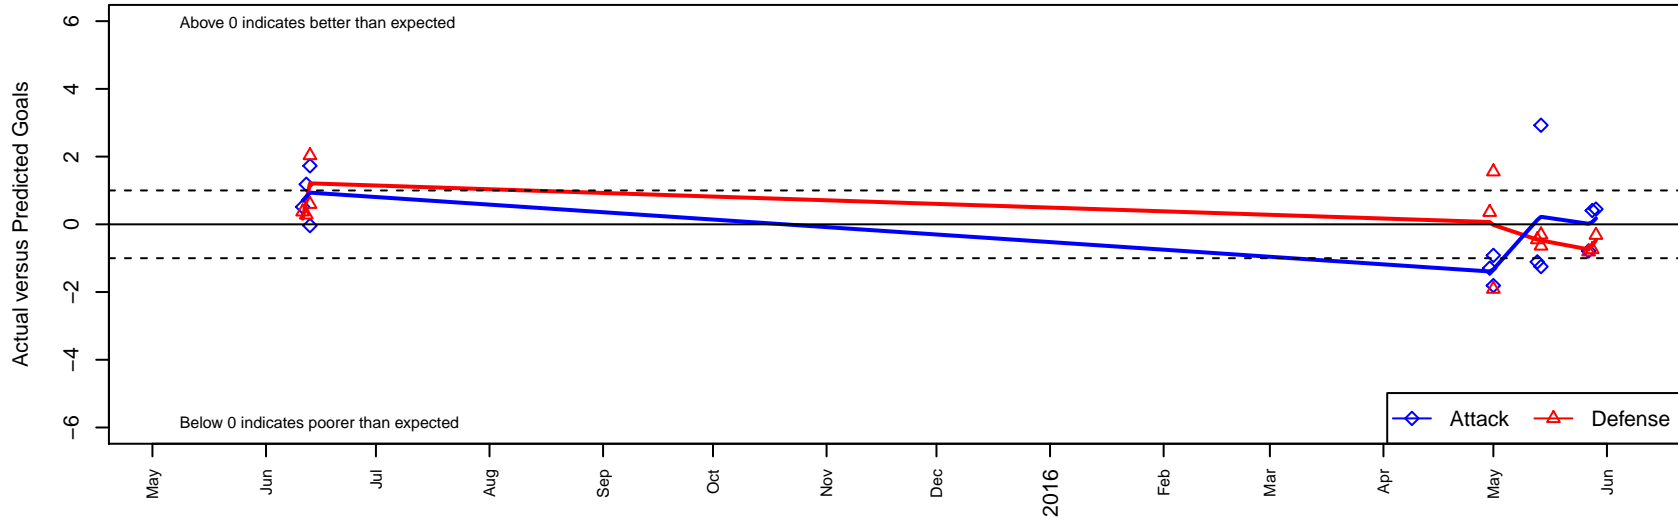

PVSC Benfica B00

, ID
 B00 total strength=1292
 attack=7.53 defense=4.02

alt names used:
 PVSC United Benfica
 PVSC UNITED BENFICA (ID)

Venues played:
 2015 Yellowstone Cup BU14 Silver
 2015 Canyon Rim Classic U15-16 B U16
 2015 PVSC Spring Classic BU15/16 U16
 2015 ID State Cup U15

PVSC Benfica B00
 Dots are actual minus expected GF (blue circles) and GA (red triangles).
 Blue line is smoothed change in attack strength. Red is smoothed change in defense strength.

**attack and defense variance (black dot)
relative to other teams
and top 10 in region**

**attack and defense rating
relative to others at age
and all opponents in last 13 months**

**attack and defense rating
relative to others at age
and all opponents in last 13 months**

Performance relative to 13 month average

Performance relative to 13 month average

Distribution of opponents
 Red = Lose zone, Blue = Win zone, Green = Even
 Black line separates win/lose zones

lot. A=Neither has attack advantage, B=Opponent has both attack and defense advantage, C=Opponent has both attack and defense disadvantage, D=Both have