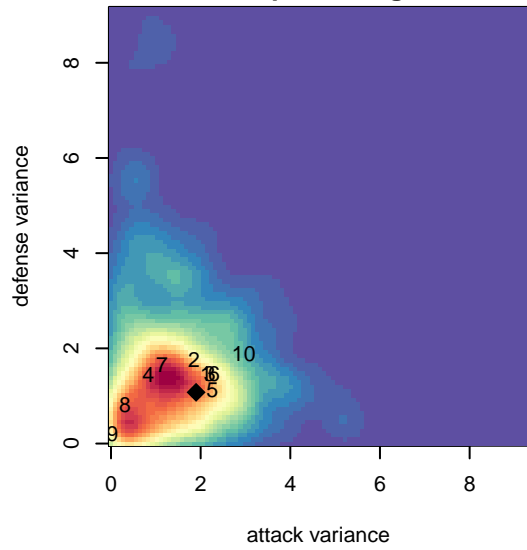

PVSC Benfica B00

, ID
 B00 total strength=1292
 attack=7.53 defense=4.02

alt names used:
 PVSC United Benfica
 PVSC UNITED BENFICA (ID)

Venues played:
 2015 Yellowstone Cup BU14 Silver
 2015 Canyon Rim Classic U15-16 B U16
 2015 PVSC Spring Classic BU15/16 U16
 2015 ID State Cup U15

PVSC Benfica B00
 Dots are actual minus expected GF (blue circles) and GA (red triangles).
 Blue line is smoothed change in attack strength. Red is smoothed change in defense strength.

**attack and defense variance (black dot)
relative to other teams
and top 10 in region**

Performance relative to 13 month average

Distribution of opponents
 Red = Lose zone, Blue = Win zone, Green = Even
 Black line separates win/lose zones

lot. A=Neither has attack advantage, B=Opponent has both attack and defense advantage, C=Opponent has both attack and defense disadvantage, D=Both have