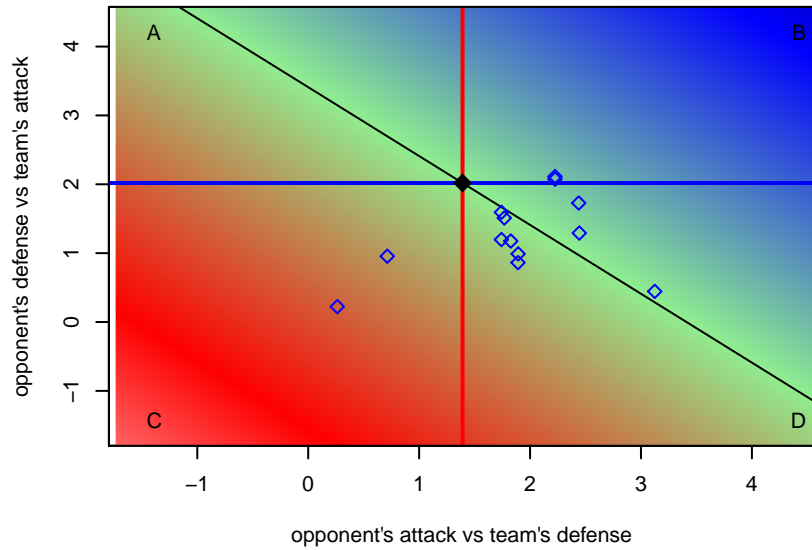

PVSC Benfica B00
 Dots are actual minus expected GF (blue circles) and GA (red triangles).
 Blue line is smoothed change in attack strength. Red is smoothed change in defense strength.

**attack and defense variance (black dot)
relative to other teams
and top 10 in region**

**attack and defense rating
relative to others at age
and all opponents in last 13 months**

**attack and defense rating
relative to others at age
and all opponents in last 13 months**

Performance relative to 13 month average

Performance relative to 13 month average

Distribution of opponents
 Red = Lose zone, Blue = Win zone, Green = Even
 Black line separates win/lose zones

lot. A=Neither has attack advantage, B=Opponent has both attack and defense advantage, C=Opponent has both attack and defense disadvantage, D=Both have